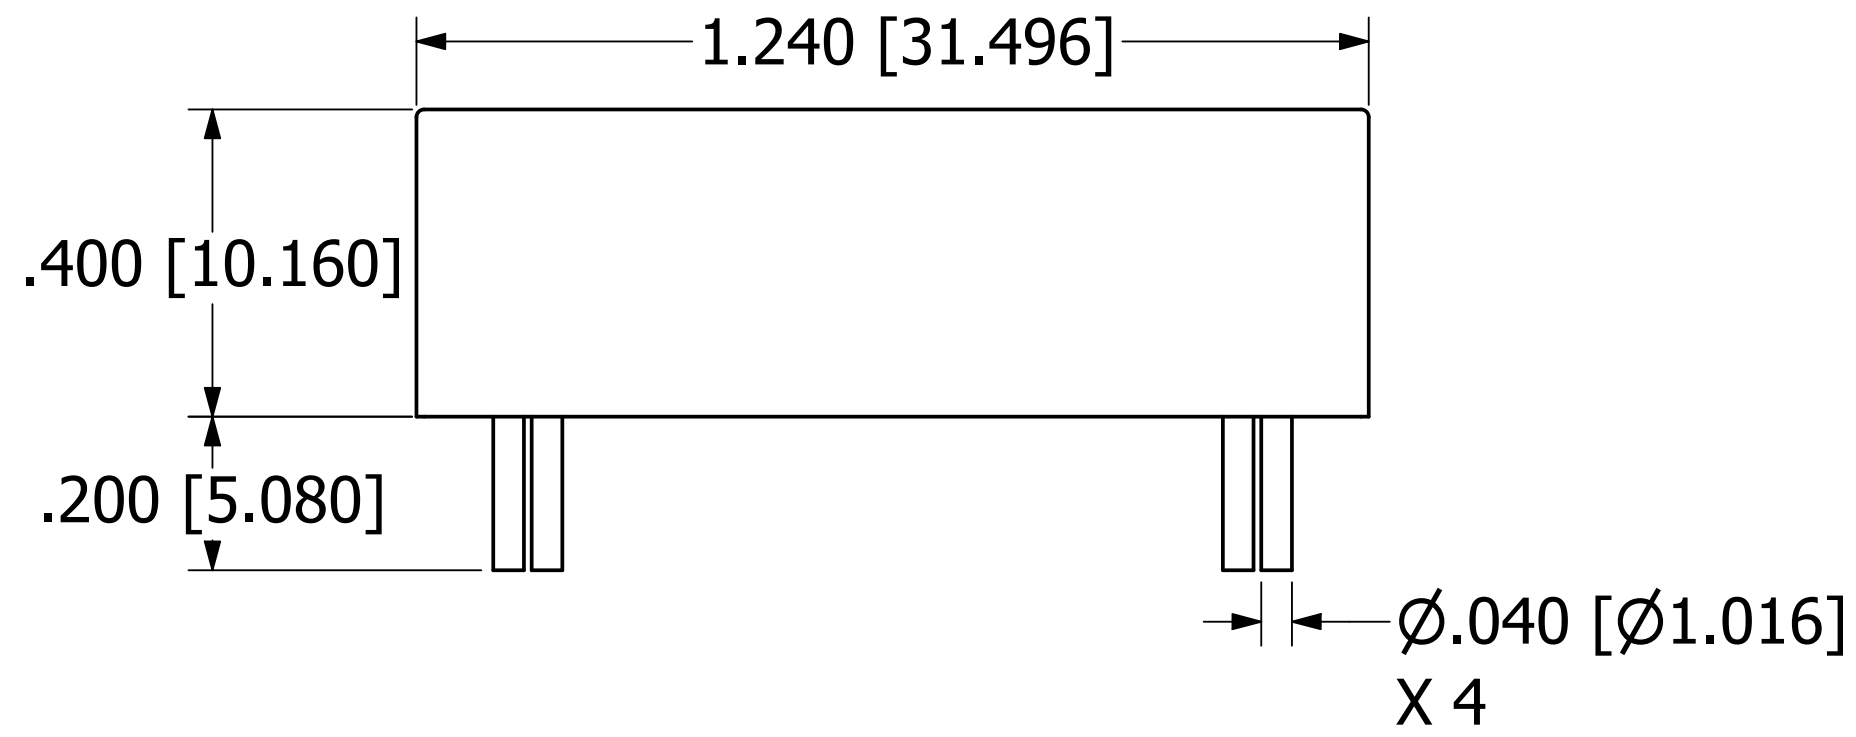

**NOTES**

a. ALL DIMENSIONS ARE IN INCHES, [ ] = MM

**BOTTOM VIEW**

**PROPRIETARY AND CONFIDENTIAL**

THE INFORMATION CONTAINED IN THIS DRAWING IS THE SOLE PROPERTY OF PICO ELECTRONICS INC. ANY REPRODUCTION IN PART OR AS A WHOLE WITHOUT THE WRITTEN PERMISSION OF PICO ELECTRONICS INC. IS PROHIBITED

DRAWN	P.PALUCH	<b>PICO</b>	143 Sparks Ave	
CHECKED	H. VIDAURRE		Village of Pelham, NY 10803	
QA		<b>Electronics</b>		
MFG		<b>SERIES E - SINGLE</b>		
APPROVED		SIZE	DWG NO	REV
REVISION DATE	06/06/2023	<b>C</b>		<b>1</b>
		SCALE	NTS	www.picoelectronics.com