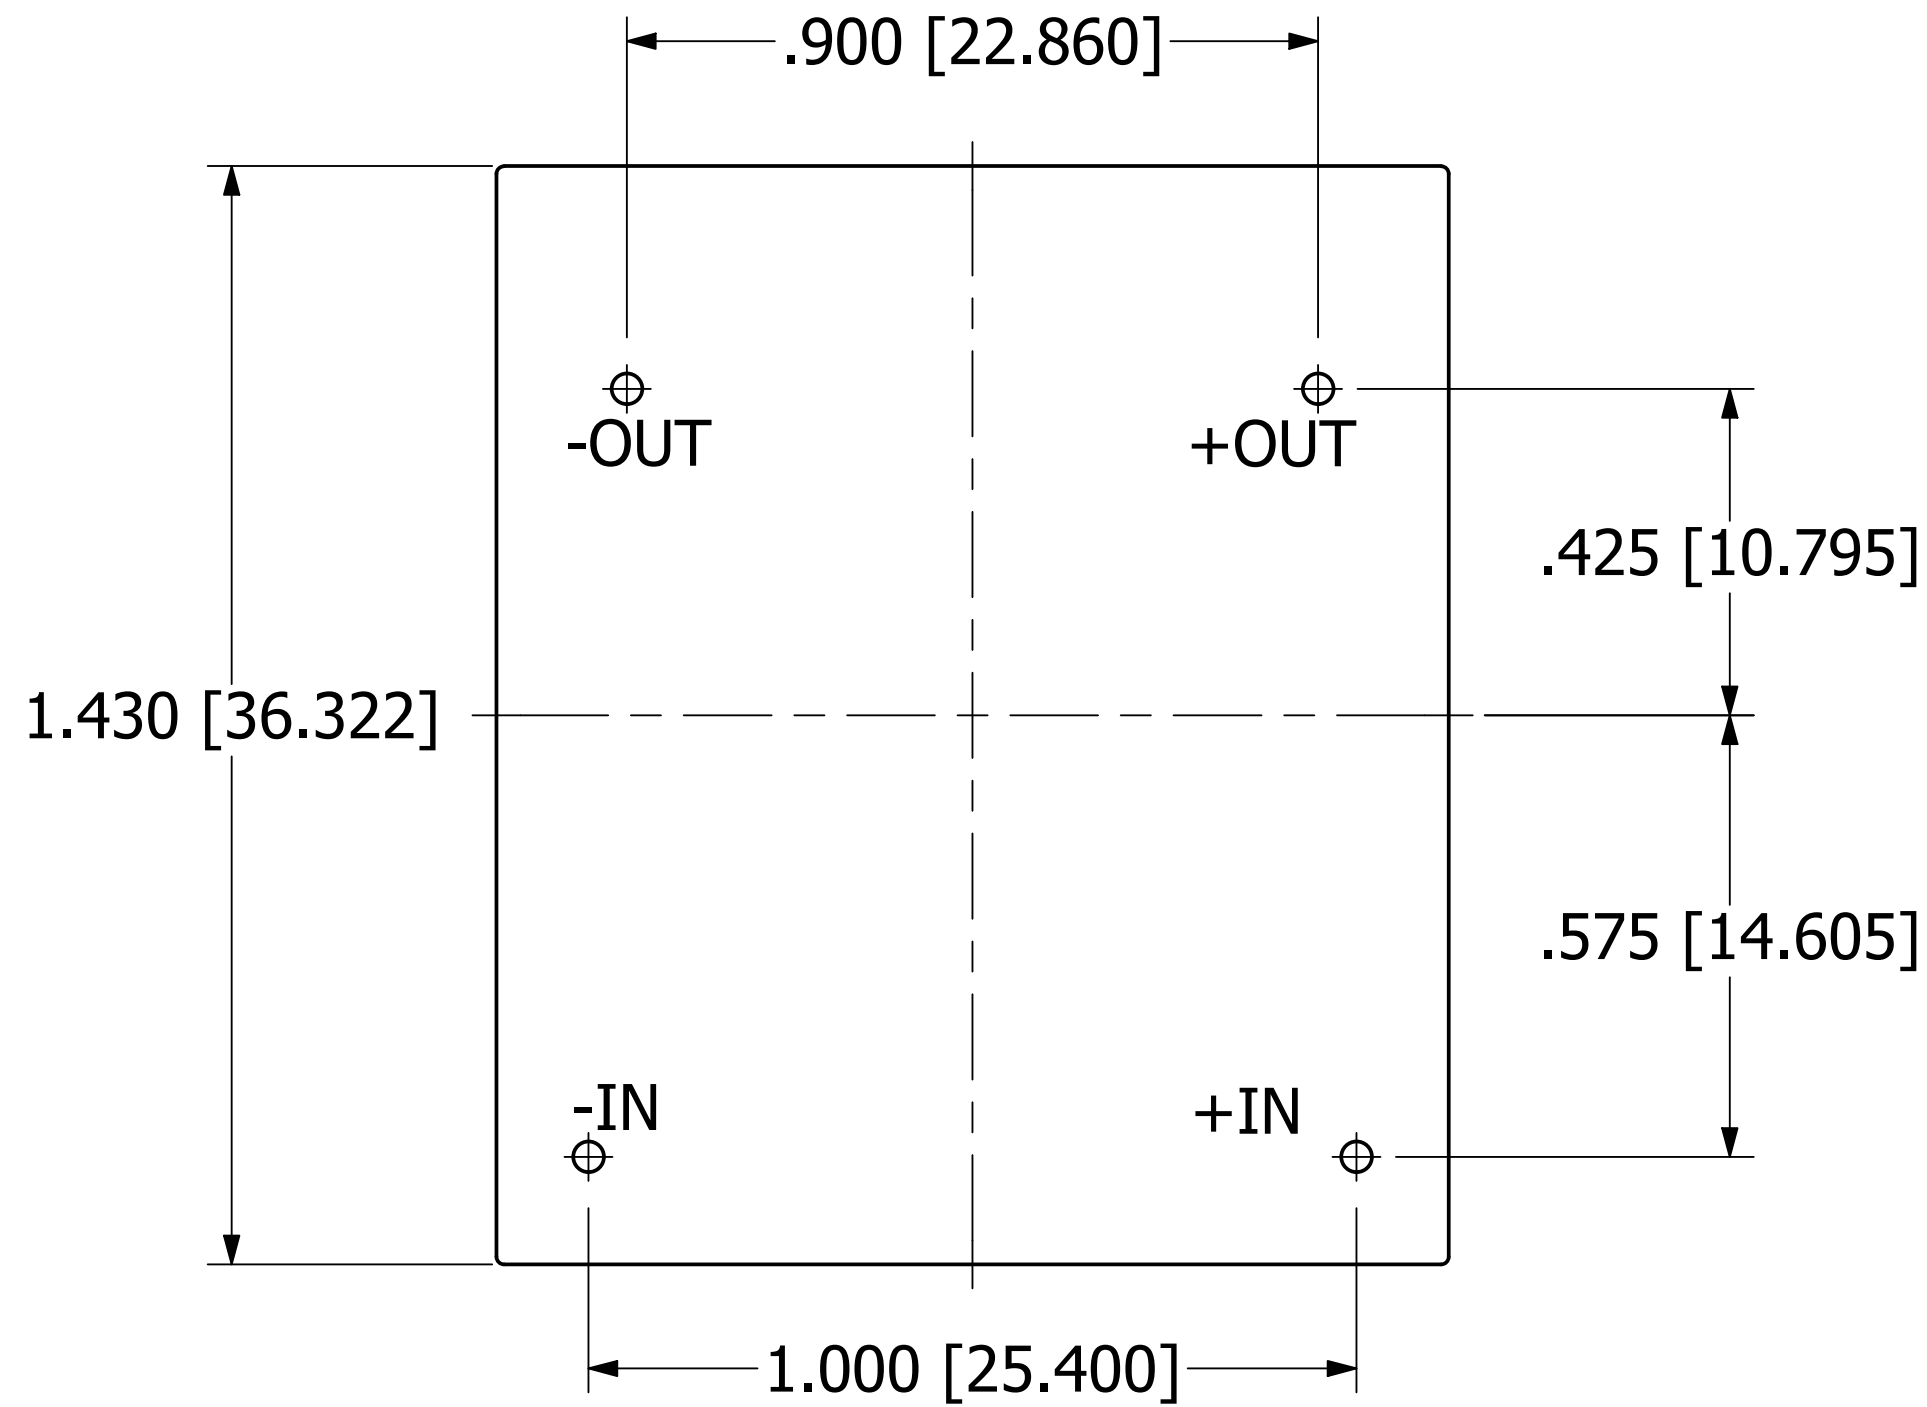

**NOTES**

a. ALL DIMENSIONS ARE IN INCHES, [ ] = MM

**BOTTOM VIEW**

**PROPRIETARY AND CONFIDENTIAL**

THE INFORMATION CONTAINED IN THIS DRAWING IS THE SOLE PROPERTY OF PICO ELECTRONICS INC. ANY REPRODUCTION IN PART OR AS A WHOLE WITHOUT THE WRITTEN PERMISSION OF PICO ELECTRONICS INC. IS PROHIBITED

DRAWN	P.PALUCH	<b>PICO</b>	143 Sparks Ave	
CHECKED	H. VIDAURRE		Village of Pelham, NY 10803	
QA		<b>Electronics</b>		
MFG		<b>SERIES E - SINGLE</b>		
APPROVED		SIZE	DWG NO	REV
REVISION DATE	06/06/2023	<b>C</b>		<b>1</b>
		SCALE	NTS	www.picoelectronics.com